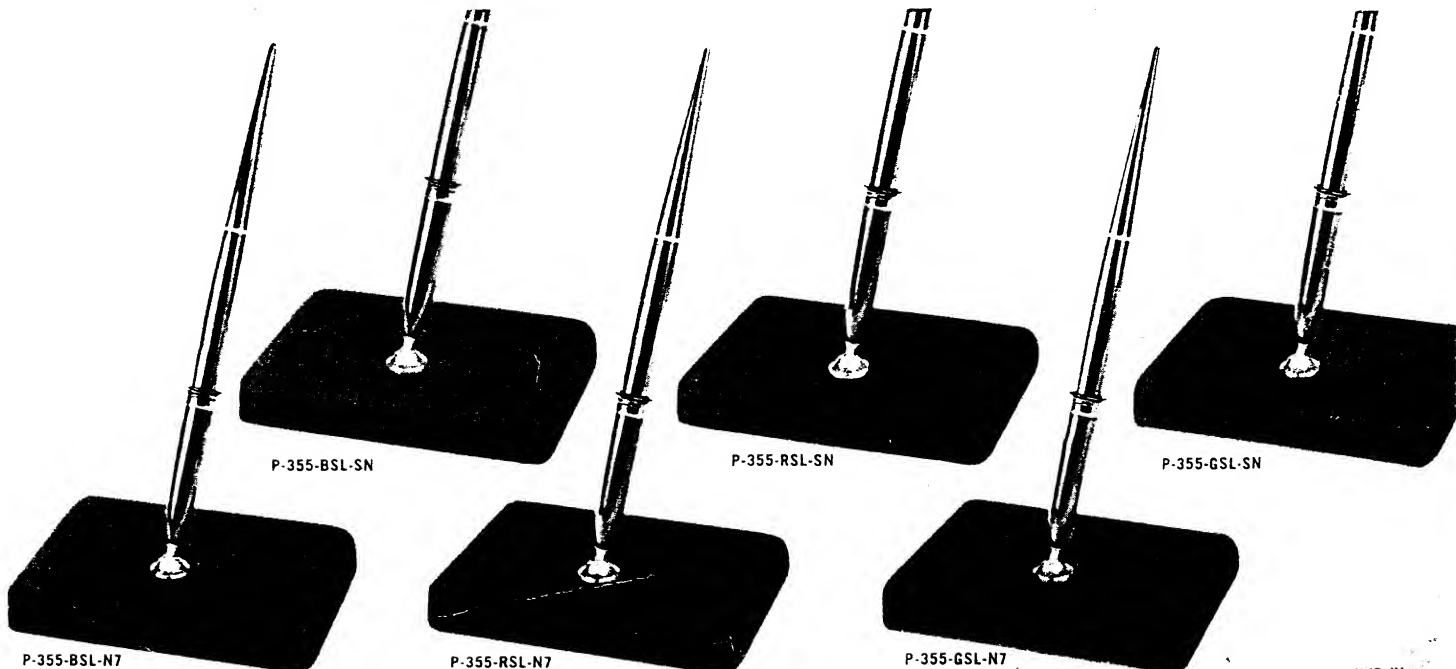

P-355-BSL-SN

P-355-RSL-SN

P-355-GSL-SN

P-355-BSL-N7

P-355-RSL-N7

P-355-GSL-N7